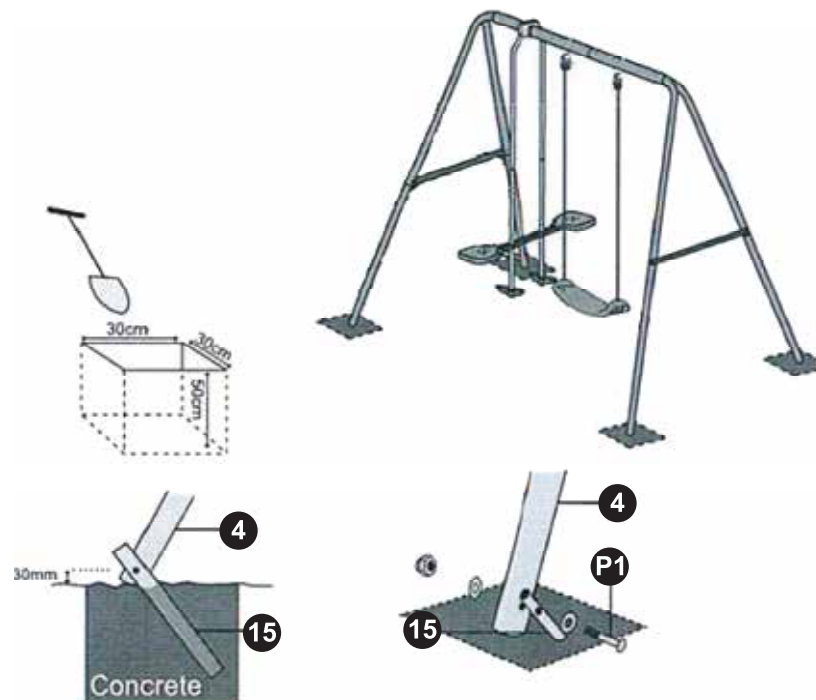

MV Sports & Leisure Ltd.
35 Tameside Drive
Castle Bromwich
Birmingham B35 7AG
United Kingdom
email: info@mvsports.com
www.mvsports.com

CUSTOMER SERVICES

MV has taken great care to ensure that this item has reached you in good condition. Should you have a query, please contact customer.services@mvsports.com where your query will be dealt with promptly. Alternatively, you can call on 0121 748 8017.