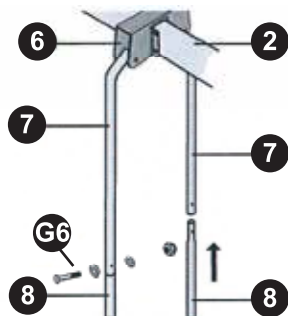

G6 M6 BOLT 35mm (x4)

G6 M6 BOLT 35mm (x8)

G4 M8 BOLT 82mm (x2)

G5 M6 BOLT 40mm (x2)

G9 THICK PLASTIC SPACER (x4)