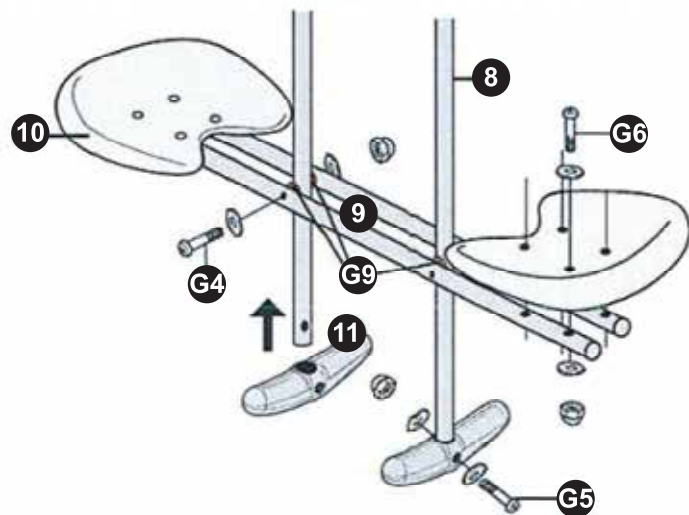

• Assemble seats (10) and attach to seat tubes (9) before tightening bolts (G4)

STEP 3 Anchoring the Gym to the ground

IMPORTANT: For safety reasons this gym **MUST** be anchored into the ground. We recommend that it is concreted in. If you are uncertain about this procedure, telephone our helpline number.

P1 M6 BOLT 59mm (x4)